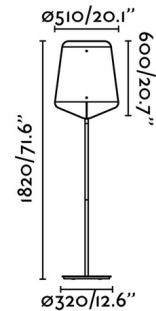

Lightology

lightology.com
866-954-4489
04-09-26

Project: _____

Company: _____

Location: _____ Fixture Type: _____

SPEC #: **FAR1429932**

Approved On: _____ Approved By: _____

Stood Floor Lamp By FARO Barcelona

Description

The Stood Floor Lamp combines a wooden shade and a steel structure to provide warmth to any room of your house. This floor lamp is perfect for lighting the living room or bedroom. On/off push switch located on cord.

Specifications

COLOR	Cherry Tree
BODY FINISH	Matte Black
WATTAGE	15W
DIMMER	N/A
DIMENSIONS	20.1"W x 71.6"H
BULB NOT INCLUDED	1 x A19/Medium (E26)/15W/120V LED

CLICK TO VIEW PRODUCT

Notes: