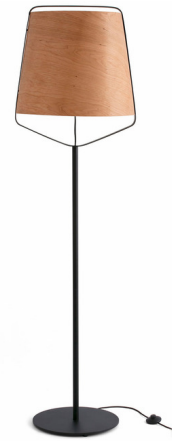

Lightology

lightology.com
866-954-4489
06-04-26

Project: _____

Company: _____

Location: _____ Fixture Type: _____

SPEC #: **FAR1429932**

Approved On: _____ Approved By: _____

Stood Floor Lamp By FARO Barcelona

Description

The Stood Floor Lamp combines a wooden shade and a steel structure to provide warmth to any room of your house. This floor lamp is perfect for lighting the living room or bedroom. On/off push switch located on cord.

Shown in matte black / cherry tree

Specifications

COLOR	Cherry Tree
BODY FINISH	Matte Black
WATTAGE	15W
DIMMER	N/A
DIMENSIONS	20.1"W x 71.6"H
BULB NOT INCLUDED	1 x A19/Medium (E26)/15W/120V LED

CLICK TO VIEW PRODUCT