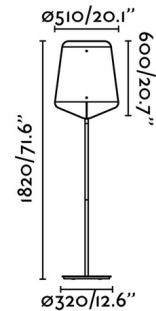

### Specifications

COLOR	Cherry Tree
BODY FINISH	Matte Black
WATTAGE	15W
DIMMER	N/A
DIMENSIONS	20.1"W x 71.6"H
BULB NOT INCLUDED	1 x A19/Medium (E26)/15W/120V LED

CLICK TO VIEW PRODUCT

Notes: