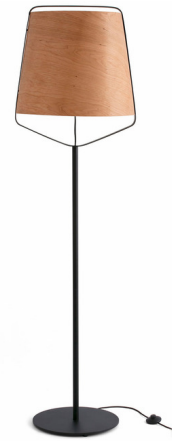

## Stood Floor Lamp By FARO Barcelona

### Description

The Stood Floor Lamp combines a wooden shade and a steel structure to provide warmth to any room of your house. This floor lamp is perfect for lighting the living room or bedroom. On/off push switch located on cord.

Shown in matte black / cherry tree

### Specifications

COLOR	Cherry Tree
BODY FINISH	Matte Black
WATTAGE	15W
DIMMER	N/A
DIMENSIONS	20.1"W x 71.6"H
BULB NOT INCLUDED	1 x A19/Medium (E26)/15W/120V LED

CLICK TO VIEW PRODUCT

Notes: