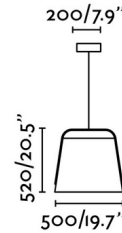

Lightology

lightology.com
866-954-4489
04-09-26

Project: _____

Company: _____

Location: _____ Fixture Type: _____

SPEC #: **FAR1429933**

Approved On: _____ Approved By: _____

Stood Pendant By FARO Barcelona

Shown in matte black / cherry tree

Specifications

COLOR Cherry Tree
BODY FINISH Matte Black
WATTAGE 15W
DIMMER Standard 120V
DIMENSIONS 19.7"W x 20.5"H
BULB NOT INCLUDED 1 x A19/Medium (E26)/15W/120V LED

Technical Information

PRODUCT DIMENSIONS Overall Height: 100.22"

CLICK TO VIEW PRODUCT

Notes: