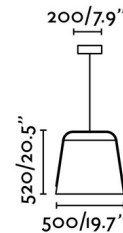

### Specifications

COLOR . . . . . Cherry Tree  
BODY FINISH . . . . . Matte Black  
WATTAGE . . . . . 15W  
DIMMER . . . . . Standard 120V  
DIMENSIONS . . . . . 19.7"W x 20.5"H  
BULB NOT INCLUDED . . . . . 1 x A19/Medium (E26)/15W/120V LED

### Technical Information

PRODUCT DIMENSIONS . . . . . Overall Height: 100.22"

[CLICK TO VIEW PRODUCT](#)

Notes: