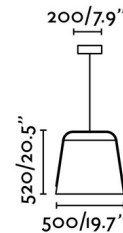

Lightology

lightology.com
866-954-4489
06-04-26

Project: _____

Company: _____

Location: _____ Fixture Type: _____

SPEC #: **FAR1429933**

Approved On: _____ Approved By: _____

Stood Pendant By FARO Barcelona

Shown in matte black / cherry tree

Specifications

COLOR Cherry Tree
BODY FINISH Matte Black
WATTAGE 15W
DIMMER Standard 120V
DIMENSIONS 19.7"W x 20.5"H
BULB NOT INCLUDED 1 x A19/Medium (E26)/15W/120V LED

Technical Information

PRODUCT DIMENSIONS Overall Height: 100.22"

[CLICK TO VIEW PRODUCT](#)

Notes: