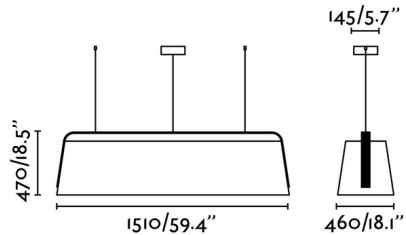

Shown in matte black / cherry tree

Specifications

COLOR Cherry Tree
BODY FINISH Matte Black
WATTAGE 75W
DIMMER Standard 120V
DIMENSIONS 59.4"L x 18.1"W x 18.5"H
BULB NOT INCLUDED 5 x A19/Medium (E26)/15W/120V LED

Technical Information

PRODUCT DIMENSIONS Overall Height: 97.22"

CLICK TO VIEW PRODUCT

Notes: