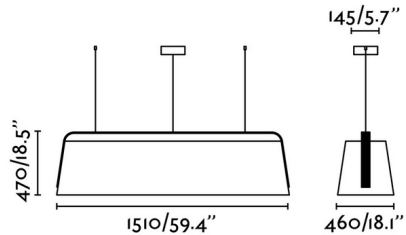

### Specifications

COLOR . . . . . Cherry Tree  
BODY FINISH . . . . . Matte Black  
WATTAGE . . . . . 75W  
DIMMER . . . . . Standard 120V  
DIMENSIONS . . . . . 59.4"L x 18.1"W x 18.5"H  
BULB NOT INCLUDED . . . . . 5 x A19/Medium (E26)/15W/120V LED

### Technical Information

PRODUCT DIMENSIONS . . . . . Overall Height: 97.22"

Notes:

Shown in matte black / cherry tree

CLICK TO VIEW PRODUCT