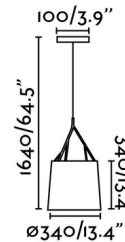

Description

The Tree Pendant, designed by Estudi Ribaudi, is an indoor fixture made from a steel frame that resembles branches. The fixture is completed with a fabric drum shade that brings a soft glow to any space. Includes 4.7 inch canopy to cover U.S. junction box.

Shown in matte black

Specifications

COLOR	N/A
BODY FINISH	Matte Black
WATTAGE	15W
DIMMER	Standard 120V
DIMENSIONS	13.4"W x 13.4"H
BULB NOT INCLUDED	1 x A19/Medium (E26)/15W/120V LED

Technical Information

PRODUCT DIMENSIONS	Overall Height: 74.82"
--------------------	------------------------

CLICK TO VIEW PRODUCT

Notes: