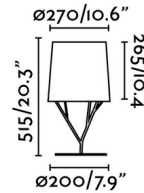

Description

The Tree Table Lamp, designed by Estudi Ribaudi, is an indoor fixture made from a steel frame that resembles branches. The lamp is completed with a fabric drum shade that brings a soft glow to any space. On/off switch located on cord.

Shown in matte black

Specifications

COLOR	N/A
BODY FINISH	Matte Black
WATTAGE	15W
DIMMER	N/A
DIMENSIONS	10.6"W x 20.3"H
BULB NOT INCLUDED	1 x A19/Medium (E26)/15W/120V LED

CLICK TO VIEW PRODUCT

Notes: