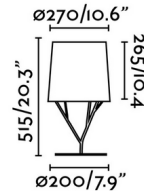

Description

The Tree Table Lamp, designed by Estudi Ribaudi, is an indoor fixture made from a steel frame that resembles branches. The lamp is completed with a fabric drum shade that brings a soft glow to any space. On/off switch located on cord.

Shown in matte black

Specifications

COLOR	N/A
BODY FINISH	Matte Black
WATTAGE	15W
DIMMER	N/A
DIMENSIONS	10.6"W x 20.3"H
BULB NOT INCLUDED	1 x A19/Medium (E26)/15W/120V LED

CLICK TO VIEW PRODUCT

Notes: