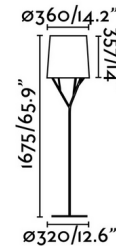

Lightology

lightology.com
866-954-4489
04-17-26

Project: _____

Company: _____

Location: _____ Fixture Type: _____

SPEC #: **FAR1429939**

Approved On: _____ Approved By: _____

Tree Floor Lamp By FARO Barcelona

Description

The Tree Floor Lamp, designed by Estudi Ribaudi, is an indoor fixture made from a steel frame that resembles branches. The lamp is completed with a fabric drum shade that brings a soft glow to any space. On/off push switch located on cord.

Shown in matte black

Specifications

COLOR	N/A
BODY FINISH	Matte Black
WATTAGE	15W
DIMMER	N/A
DIMENSIONS	14.2"W x 65.9"H
BULB NOT INCLUDED	1 x A19/Medium (E26)/15W/120V LED

CLICK TO VIEW PRODUCT

Notes: