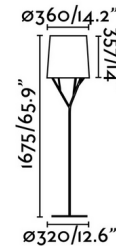

Lightology

lightology.com
866-954-4489
06-04-26

Project: _____

Company: _____

Location: _____ Fixture Type: _____

SPEC #: **FAR1429939**

Approved On: _____ Approved By: _____

Tree Floor Lamp By FARO Barcelona

Description

The Tree Floor Lamp, designed by Estudi Ribaudi, is an indoor fixture made from a steel frame that resembles branches. The lamp is completed with a fabric drum shade that brings a soft glow to any space. On/off push switch located on cord.

Shown in matte black

Specifications

COLOR	N/A
BODY FINISH	Matte Black
WATTAGE	15W
DIMMER	N/A
DIMENSIONS	14.2"W x 65.9"H
BULB NOT INCLUDED	1 x A19/Medium (E26)/15W/120V LED

CLICK TO VIEW PRODUCT

Notes: