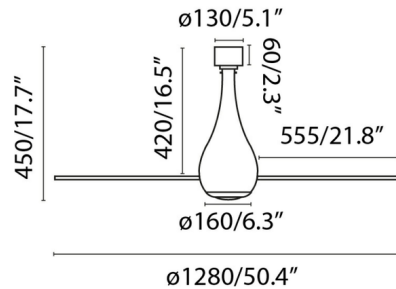

By FARO Barcelona

Description

The Mini Eterfan is a ceiling fan with an industrial and modern style. Features a DC motor made of steel, transparent polycarbonate blades, glass body, and Opal thermoplastic diffuser (with light option). Available with or without a light. Includes an 8 inch downrod, remote control with six adjustable speeds and reverse function.

Shown in chrome / transparent

Specifications

BLADE COLOR	Transparent
BODY FINISH	Chrome
WATTAGE	N/A
DIMMER	N/A
DIMENSIONS	50.4"W x 17.7"H
BULB	N/A

CLICK TO VIEW PRODUCT

Notes: