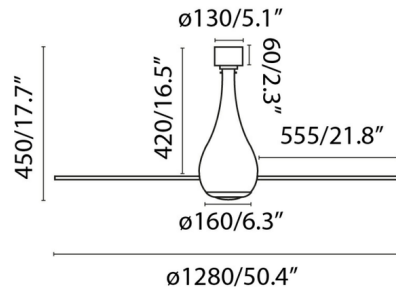

By FARO Barcelona

Description

The Mini Eterfan is a ceiling fan with an industrial and modern style. Features a DC motor made of steel, transparent polycarbonate blades, glass body, and Opal thermoplastic diffuser (with light option). Available with or without a light. Includes an 8 inch downrod, remote control with six adjustable speeds and reverse function.

Shown in chrome / transparent

Specifications

BLADE COLOR	Transparent
BODY FINISH	Chrome
WATTAGE	N/A
DIMMER	N/A
DIMENSIONS	50.4"W x 17.7"H
BULB	N/A

CLICK TO VIEW PRODUCT

Notes: