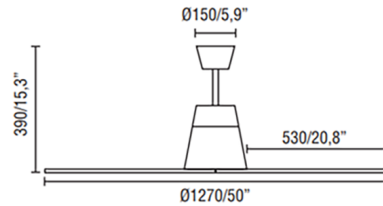

### Specifications

BLADE COLOR	White
BODY FINISH	White
WATTAGE	17W
DIMMER	Not Dimmable
DIMENSIONS	50"W x 15.3"H
INTEGRATED LED MODULE	1 x LED/17W/120V LED