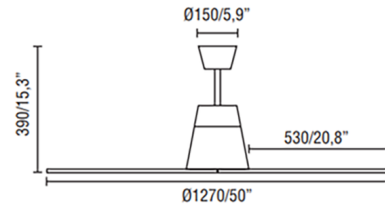

CLICK TO VIEW PRODUCT

Notes: