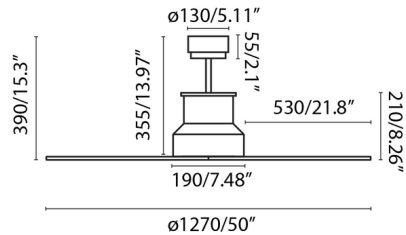

CLICK TO VIEW PRODUCT

Notes: