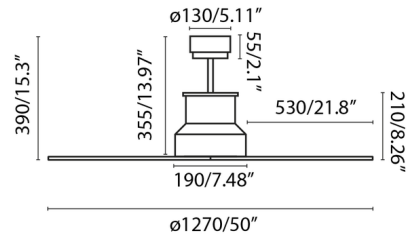

Description

The Winche Ceiling Fan is a 6-speed DC motor fan designed for indoor and outdoor use. Features hand painted wood style finish ABS blades. Includes a 6 inch downrod, with or without integrated light (not dimmable), and remote control. With light option includes an acrylic diffuser and cap for non-light use. Suitable for slope ceilings.

Shown in chrome / brown

Specifications

BLADE COLOR	Brown
BODY FINISH	Chrome
WATTAGE	17W
DIMMER	Not Dimmable
DIMENSIONS	50"W x 15.3"H
INTEGRATED LED MODULE	1 x LED/17W/120V LED

Technical Information

COLOR RENDERING	80 CRI
LAMP COLOR	3000K
LUMENS/WATT	47.06
LUMINOUS FLUX	800 lumens