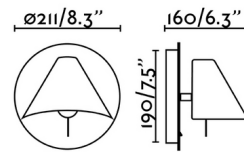

By FARO Barcelona

Description

The Noon Wall Sconce is a modern, functional design created for any space. Designed as a reading or support light, it has a small structure incorporated that allows the light beam to be directed as needed. It can be pointed 350 on its horizontal axis and 45 on its vertical axis. This wall lamp has a switch incorporated into the base to facilitate its use.

Shown in matte white

Specifications

COLOR	N/A
BODY FINISH	Matte White
WATTAGE	15W
DIMMER	N/A
DIMENSIONS	8.3"W x 8.3"H x 6.3"D
BULB NOT INCLUDED	1 x A19/Medium (E26)/15W/120V LED

CLICK TO VIEW PRODUCT

Notes: