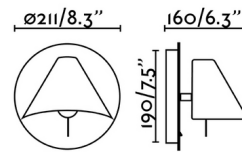

### Specifications

COLOR	N/A
BODY FINISH	Matte White
WATTAGE	15W
DIMMER	N/A
DIMENSIONS	8.3"W x 8.3"H x 6.3"D
BULB NOT INCLUDED	1 x A19/Medium (E26)/15W/120V LED

### Technical Information

PRODUCT DIMENSIONS	Backplate: 8.3" diameter
--------------------	--------------------------

CLICK TO VIEW PRODUCT

Notes: