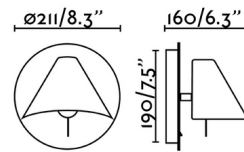

Shown in matte white

Specifications

COLOR	N/A
BODY FINISH	Matte White
WATTAGE	15W
DIMMER	N/A
DIMENSIONS	8.3"W x 8.3"H x 6.3"D
BULB NOT INCLUDED	1 x A19/Medium (E26)/15W/120V LED

Technical Information

PRODUCT DIMENSIONS	Backplate: 8.3" diameter
--------------------	--------------------------