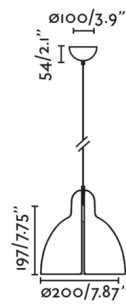

Lightology

lightology.com
866-954-4489
05-30-26

Project: _____

Company: _____

Location: _____ Fixture Type: _____

SPEC #: **FAR1429960**

Approved On: _____ Approved By: _____

Venice Pendant By FARO Barcelona

Description

The Venice Pendant designed by Adolfo Abejon, is modern, versatile and minimalist. The aim of this collection is to create comfortable spaces through handmade work and a good choice of materials. Its lampshade is made of ceramic and has been handcrafted in a workshop in Barcelona and, thanks to its design, it fits perfectly in the lamp holder. The Venice will not go unnoticed, it is a great solution for interior lighting. Includes 4.7 inch canopy to cover U.S. junction box.

Shown in gloss black / white

Specifications

COLOR White
BODY FINISH Gloss Black
WATTAGE 15W
DIMMER Standard 120V
DIMENSIONS 6.3"W x 7.03"H
BULB NOT INCLUDED 1 x A19/Medium (E26)/15W/120V LED

CLICK TO VIEW PRODUCT