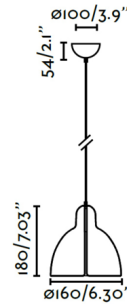

### Description

The Venice Pendant designed by Adolfo Abejon, is modern, versatile and minimalist. The aim of this collection is to create comfortable spaces through handmade work and a good choice of materials. Its lampshade is made of ceramic and has been handcrafted in a workshop in Barcelona and, thanks to its design, it fits perfectly in the lamp holder. The Venice will not go unnoticed, it is a great solution for interior lighting. Includes 4.7 inch canopy to cover U.S. junction box.

### Specifications

COLOR . . . . . White  
BODY FINISH . . . . . Gloss Black  
WATTAGE . . . . . 15W  
DIMMER . . . . . Standard 120V  
DIMENSIONS . . . . . 6.3"W x 7.03"H  
BULB NOT INCLUDED . . . . . 1 x A19/Medium (E26)/15W/120V LED