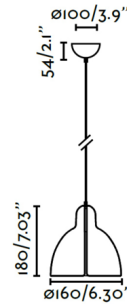

Lightology

lightology.com
866-954-4489
05-30-26

Project: _____

Company: _____

Location: _____ Fixture Type: _____

SPEC #: **FAR1429960**

Approved On: _____ Approved By: _____

Venice Pendant By FARO Barcelona

Description

The Venice Pendant designed by Adolfo Abejon, is modern, versatile and minimalist. The aim of this collection is to create comfortable spaces through handmade work and a good choice of materials. Its lampshade is made of ceramic and has been handcrafted in a workshop in Barcelona and, thanks to its design, it fits perfectly in the lamp holder. The Venice will not go unnoticed, it is a great solution for interior lighting. Includes 4.7 inch canopy to cover U.S. junction box.

Shown in gloss black / white

Specifications

COLOR White
BODY FINISH Gloss Black
WATTAGE 15W
DIMMER Standard 120V
DIMENSIONS 6.3"W x 7.03"H
BULB NOT INCLUDED 1 x A19/Medium (E26)/15W/120V LED

CLICK TO VIEW PRODUCT