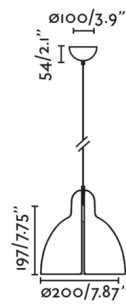

### Description

The Venice Pendant designed by Adolfo Abejon, is modern, versatile and minimalist. The aim of this collection is to create comfortable spaces through handmade work and a good choice of materials. Its lampshade is made of ceramic and has been handcrafted in a workshop in Barcelona and, thanks to its design, it fits perfectly in the lamp holder. The Venice will not go unnoticed, it is a great solution for interior lighting. Includes 4.7 inch canopy to cover U.S. junction box.

### Specifications

COLOR . . . . . White  
BODY FINISH . . . . . Gloss Black  
WATTAGE . . . . . 15W  
DIMMER . . . . . Standard 120V  
DIMENSIONS . . . . . 6.3"W x 7.03"H  
BULB NOT INCLUDED . . . . . 1 x A19/Medium (E26)/15W/120V LED