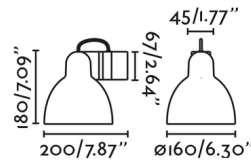

By FARO Barcelona

Description

The Venice Wall Sconce, designed by Adolfo Abejon, is compact and elegant. The appropriate selection of materials and the friendly shapes make it perfect to illuminate creating comfortable spaces. The ceramic lampshade is handmade in a workshop in Barcelona and can be installed quickly and easily, thanks to the slot it incorporates and the carefully designed metal bracket.

Shown in gloss black / white

Specifications

COLOR White
BODY FINISH Gloss Black
WATTAGE 15W
DIMMER Standard 120V
DIMENSIONS 6.3"W x 7.09"H x 7.87"D
BULB NOT INCLUDED 1 x A19/Medium (E26)/15W/120V LED

CLICK TO VIEW PRODUCT