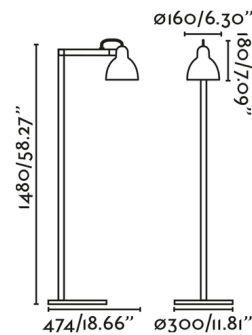

### Specifications

COLOR	White
BODY FINISH	Satin Black
WATTAGE	15W
DIMMER	N/A
DIMENSIONS	11.81"W x 58.27"H x 18.66"D
BULB NOT INCLUDED	1 x A19/Medium (E26)/15W/120V LED

CLICK TO VIEW PRODUCT

Notes: