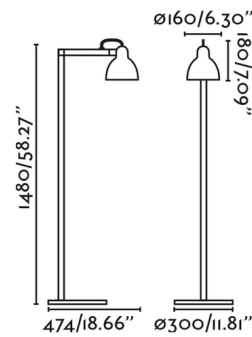

Lightology

lightology.com
866-954-4489
07-02-26

Project: _____

Company: _____

Location: _____ Fixture Type: _____

SPEC #: **FAR1429970**

Approved On: _____ Approved By: _____

Venice Floor Lamp By FARO Barcelona

Shown in satin black / white

Specifications

COLOR	White
BODY FINISH	Satin Black
WATTAGE	15W
DIMMER	N/A
DIMENSIONS	11.81"W x 58.27"H x 18.66"D
BULB NOT INCLUDED	1 x A19/Medium (E26)/15W/120V LED

Technical Information

PRODUCT DIMENSIONS	Cord Length: 72.8"
--------------------	--------------------

CLICK TO VIEW PRODUCT

Notes: