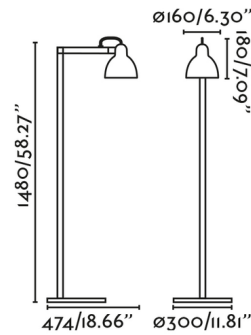

### Specifications

COLOR	Pink
BODY FINISH	Satin Black
WATTAGE	15W
DIMMER	N/A
DIMENSIONS	11.81"W x 58.27"H x 18.66"D
BULB NOT INCLUDED	1 x A19/Medium (E26)/15W/120V LED

CLICK TO VIEW PRODUCT

Notes: