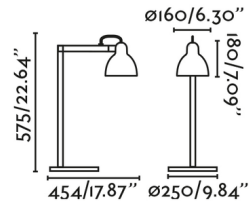

### Specifications

COLOR . . . . . White  
BODY FINISH . . . . . Satin Black  
WATTAGE . . . . . 15W  
DIMMER . . . . . N/A  
DIMENSIONS . . . . . 9.84"W x 22.64"H x 17.87"D  
BULB NOT INCLUDED . . . . . 1 x A19/Medium (E26)/15W/120V LED