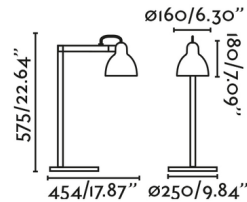

Shown in satin black / white

Specifications

COLOR White
BODY FINISH Satin Black
WATTAGE 15W
DIMMER N/A
DIMENSIONS 9.84"W x 22.64"H x 17.87"D
BULB NOT INCLUDED 1 x A19/Medium (E26)/15W/120V LED

CLICK TO VIEW PRODUCT