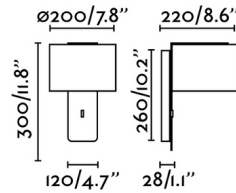

Shown in matte white

Specifications

COLOR	N/A
BODY FINISH	Matte White
WATTAGE	15W
DIMMER	Not Dimmable
DIMENSIONS	7.8"W x 11.8"H x 8.6"D
BULB NOT INCLUDED	1 x A19/Medium (E26)/15W/120V LED

CLICK TO VIEW PRODUCT