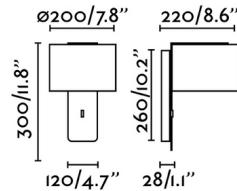

Shown in matte black

Specifications

COLOR	N/A
BODY FINISH	Matte Black
WATTAGE	15W
DIMMER	Not Dimmable
DIMENSIONS	7.8"W x 11.8"H x 8.6"D
BULB NOT INCLUDED	1 x A19/Medium (E26)/15W/120V LED

CLICK TO VIEW PRODUCT