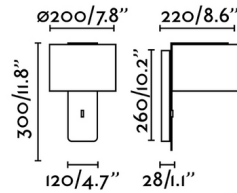

### Specifications

COLOR	N/A
BODY FINISH	Matte Black
WATTAGE	15W
DIMMER	Not Dimmable
DIMENSIONS	7.8"W x 11.8"H x 8.6"D
BULB NOT INCLUDED	1 x A19/Medium (E26)/15W/120V LED

CLICK TO VIEW PRODUCT

Notes: