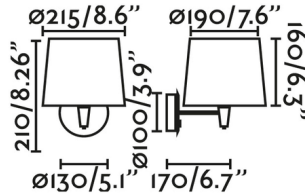

Shown in white / white

Specifications

COLOR	N/A
BODY FINISH	White / White
WATTAGE	15W
DIMMER	Standard 120V
DIMENSIONS	8.6"W x 8.26"H x 6.7"D
BULB NOT INCLUDED	1 x A19/Medium (E26)/15W/120V LED

CLICK TO VIEW PRODUCT