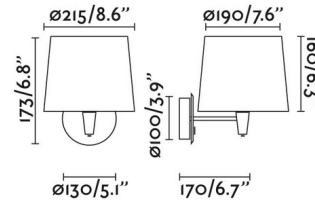

Shown in white / beige ribbon

Specifications

COLOR	Beige Ribbon
BODY FINISH	White
WATTAGE	15W
DIMMER	Standard 120V
DIMENSIONS	8.6"W x 6.8"H
BULB NOT INCLUDED	1 x A19/Medium (E26)/15W/120V LED

CLICK TO VIEW PRODUCT