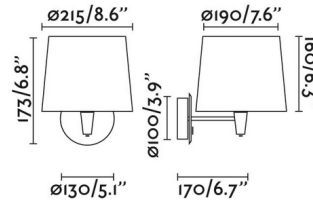

### Specifications

COLOR	Beige Ribbon
BODY FINISH	White
WATTAGE	15W
DIMMER	Standard 120V
DIMENSIONS	8.6"W x 6.8"H
BULB NOT INCLUDED	1 x A19/Medium (E26)/15W/120V LED

CLICK TO VIEW PRODUCT

Notes: