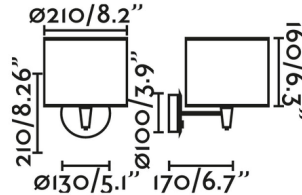

Shown in matte black / rattan

Specifications

COLOR	Rattan
BODY FINISH	Matte Black
WATTAGE	15W
DIMMER	Standard 120V
DIMENSIONS	8.2"W x 8.26"H x 6.7"D
BULB NOT INCLUDED	1 x A19/Medium (E26)/15W/120V LED

CLICK TO VIEW PRODUCT