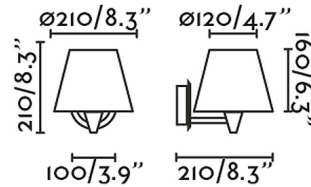

### Specifications

COLOR	Rattan
BODY FINISH	Black
WATTAGE	15W
DIMMER	Standard 120V
DIMENSIONS	8.3"W x 8.3"H x 8.3"D
BULB NOT INCLUDED	1 x A19/Medium (E26)/15W/120V LED

CLICK TO VIEW PRODUCT

Notes: