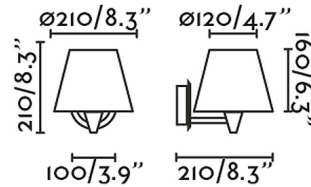

Lightology

lightology.com
866-954-4489
07-02-26

Project: _____

Company: _____

Location: _____ Fixture Type: _____

SPEC #: **FAR1429990**

Approved On: _____ Approved By: _____

Sumba Wall Sconce

By FARO Barcelona

Description

The Sumba Wall Sconce is an indoor lighting fixture, designed by Faro Lab, with rattan playing the leading role. This wall lamp with rattan shade is designed to illuminate bedrooms and living rooms. It is also a great choice for hotels. Includes 4.7 inch canopy to cover U.S. junction box.

Specifications

COLOR	Rattan
BODY FINISH	Black
WATTAGE	15W
DIMMER	Standard 120V
DIMENSIONS	8.3"W x 8.3"H x 8.3"D
BULB NOT INCLUDED	1 x A19/Medium (E26)/15W/120V LED

CLICK TO VIEW PRODUCT

Notes: