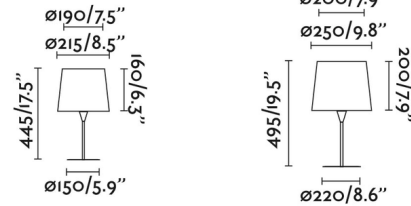

Shown in matte white / beige ribbon

Specifications

COLOR	Beige Ribbon
BODY FINISH	Matte White
WATTAGE	15W
DIMMER	N/A
DIMENSIONS	9.8"W x 19.5"H
BULB NOT INCLUDED	1 x A19/Medium (E26)/15W/120V LED

CLICK TO VIEW PRODUCT