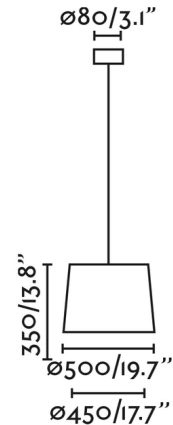

Specifications

COLOR Beige Ribbon
BODY FINISH Matte Black
WATTAGE 15W
DIMMER Standard 120V
DIMENSIONS 19.7"W x 13.8"H
BULB NOT INCLUDED 1 x A19/Medium (E26)/15W/120V LED

Technical Information

PRODUCT DIMENSIONS Overall Height: 81.3"

Notes:

Shown in matte black / beige ribbon

CLICK TO VIEW PRODUCT