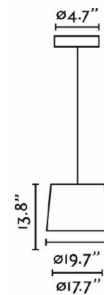

Lightology

lightology.com
866-954-4489
07-02-26

Project: _____

Company: _____

Location: _____ Fixture Type: _____

SPEC #: **FAR1430001**

Approved On: _____ Approved By: _____

Samba Pendant By FARO Barcelona

Description

The Samba Pendant, designed by Faro Lab, is designed to illuminate bedrooms and living rooms. With its classic textile shade, it is a great and versatile choice for any interior. Note: The 27.6 inch size is only available with Beige Ribbon shade.

Shown in matte black / beige ribbon

Specifications

COLOR	Beige Ribbon
BODY FINISH	Matte Black
WATTAGE	15W
DIMMER	Standard 120V
DIMENSIONS	19.7"W x 13.8"H
BULB NOT INCLUDED	1 x A19/Medium (E26)/15W/120V LED