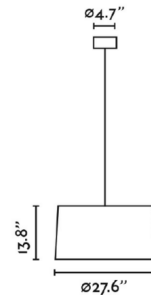

Description

The Samba Pendant, designed by Faro Lab, is designed to illuminate bedrooms and living rooms. With its classic textile shade, it is a great and versatile choice for any interior. Note: The 27.6 inch size is only available with Beige Ribbon shade.

Shown in matte black / beige ribbon

Specifications

COLOR	Beige Ribbon
BODY FINISH	Matte Black
WATTAGE	15W
DIMMER	Standard 120V
DIMENSIONS	19.7"W x 13.8"H
BULB NOT INCLUDED	1 x A19/Medium (E26)/15W/120V LED