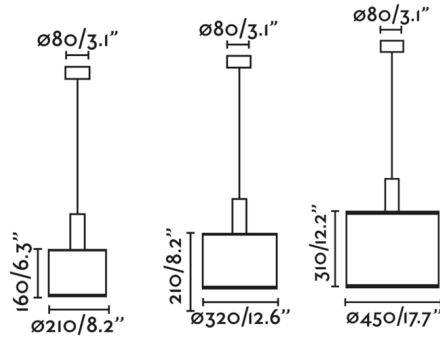

Shown in matte black / rattan

Specifications

COLOR	Rattan
BODY FINISH	Matte Black
WATTAGE	15W
DIMMER	Standard 120V
DIMENSIONS	8.2"W x 6.3"H
BULB NOT INCLUDED	1 x A19/Medium (E26)/15W/120V LED

CLICK TO VIEW PRODUCT

Notes: