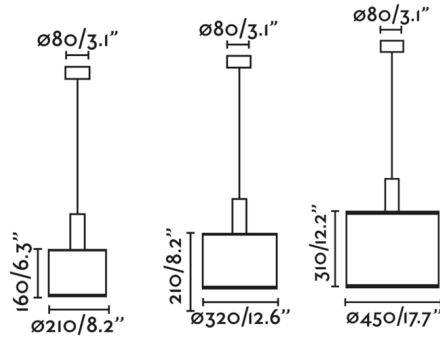

### Specifications

COLOR	Rattan
BODY FINISH	Matte Black
WATTAGE	15W
DIMMER	Standard 120V
DIMENSIONS	8.2"W x 6.3"H
BULB NOT INCLUDED	1 x A19/Medium (E26)/15W/120V LED

CLICK TO VIEW PRODUCT

Notes: