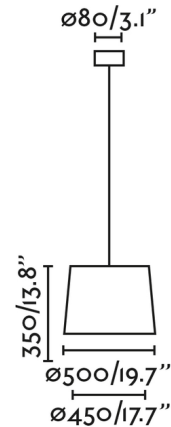

CLICK TO VIEW PRODUCT

Notes: