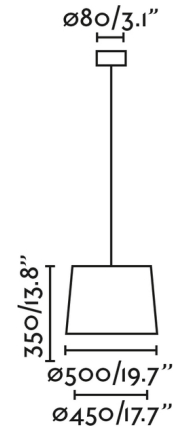

CLICK TO VIEW PRODUCT

Notes: