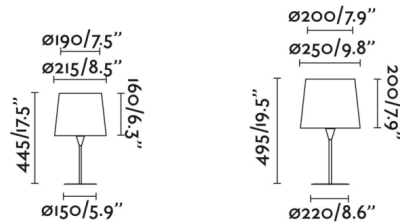

Shown in black / black

Specifications

COLOR	N/A
BODY FINISH	Black / Black
WATTAGE	15W
DIMMER	N/A
DIMENSIONS	8.5"W x 17.5"H
BULB NOT INCLUDED	1 x A19/Medium (E26)/15W/120V LED

CLICK TO VIEW PRODUCT

Notes: