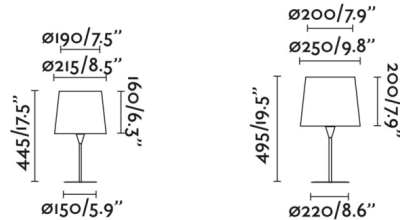

Shown in black / black

Specifications

COLOR	N/A
BODY FINISH	Black / Black
WATTAGE	15W
DIMMER	N/A
DIMENSIONS	8.5"W x 17.5"H
BULB NOT INCLUDED	1 x A19/Medium (E26)/15W/120V LED

CLICK TO VIEW PRODUCT

Notes: