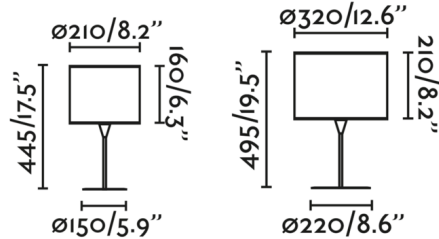

Shown in matte black / rattan

Specifications

COLOR	Rattan
BODY FINISH	Matte Black
WATTAGE	15W
DIMMER	N/A
DIMENSIONS	8.2"W x 17.5"H
BULB NOT INCLUDED	1 x A19/Medium (E26)/15W/120V LED

CLICK TO VIEW PRODUCT