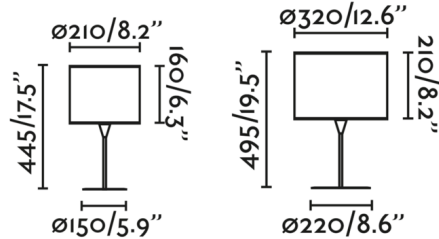

Specifications

COLOR	Rattan
BODY FINISH	Matte Black
WATTAGE	15W
DIMMER	N/A
DIMENSIONS	8.2"W x 17.5"H
BULB NOT INCLUDED	1 x A19/Medium (E26)/15W/120V LED

CLICK TO VIEW PRODUCT

Notes: