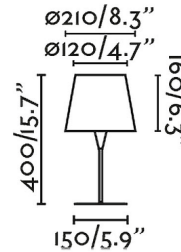

### Specifications

COLOR	Rattan
BODY FINISH	Black
WATTAGE	15W
DIMMER	N/A
DIMENSIONS	8.3"W x 16"H
BULB NOT INCLUDED	1 x A19/Medium (E26)/15W/120V LED

CLICK TO VIEW PRODUCT

Notes: