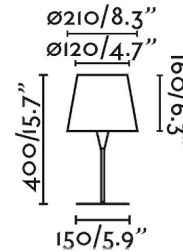

Shown in black / rattan

Specifications

COLOR	Rattan
BODY FINISH	Black
WATTAGE	15W
DIMMER	N/A
DIMENSIONS	8.3"W x 16"H
BULB NOT INCLUDED	1 x A19/Medium (E26)/15W/120V LED

CLICK TO VIEW PRODUCT

Notes: