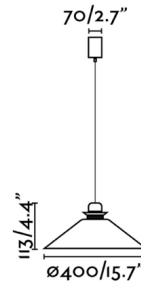

Shown in beige / beige

Specifications

COLOR Beige
BODY FINISH Beige
WATTAGE 15W
DIMMER Standard 120V
DIMENSIONS 9"W x 5.5"H
BULB NOT INCLUDED 1 x A19/Medium (E26)/15W/120V LED

CLICK TO VIEW PRODUCT

Notes: