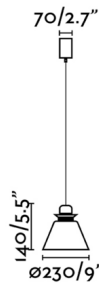

By FARO Barcelona

Description

The Naos Pendant, designed by Alex & Manel Llusca, is modern and industrial in style. The light is projected both through the shade and from the frosted glass diffuser located on the upper part. Between the shade and the diffuser is a decorative metal ring that is included in the white and terracotta finishes. Includes 4.7 inch canopy to cover U.S. junction box.

Shown in beige / beige

Specifications

COLOR Beige
BODY FINISH Beige
WATTAGE 15W
DIMMER Standard 120V
DIMENSIONS 15.7"W x 4.4"H
BULB NOT INCLUDED 1 x A19/Medium (E26)/15W/120V LED

CLICK TO VIEW PRODUCT

Notes: