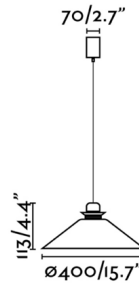

Shown in beige / beige

Specifications

COLOR Beige
BODY FINISH Beige
WATTAGE 15W
DIMMER Standard 120V
DIMENSIONS 15.7"W x 4.4"H
BULB NOT INCLUDED 1 x A19/Medium (E26)/15W/120V LED

CLICK TO VIEW PRODUCT

Notes: