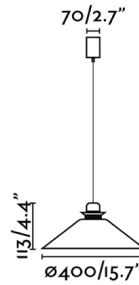

Shown in beige / beige

Specifications

COLOR Beige
BODY FINISH Beige
WATTAGE 15W
DIMMER Standard 120V
DIMENSIONS 15.7"W x 4.4"H
BULB NOT INCLUDED 1 x A19/Medium (E26)/15W/120V LED

CLICK TO VIEW PRODUCT

Notes: