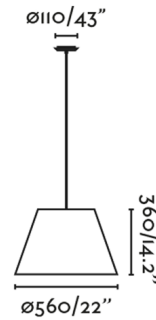

### Specifications

COLOR . . . . . Rattan  
BODY FINISH . . . . . Black  
WATTAGE . . . . . 15W  
DIMMER . . . . . Standard 120V  
DIMENSIONS . . . . . 22"W x 14.2"H  
BULB NOT INCLUDED . . . . . 1 x A19/Medium (E26)/15W/120V LED

### Technical Information

PRODUCT DIMENSIONS . . . . . Overall Height: 93.92"

CLICK TO VIEW PRODUCT

Notes: