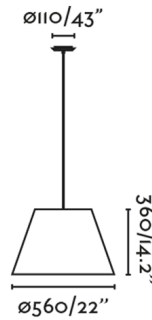

Lightology

lightology.com
866-954-4489
07-04-26

Project: _____

Company: _____

Location: _____ Fixture Type: _____

SPEC #: **FAR1430023**

Approved On: _____ Approved By: _____

Sumba Pendant By FARO Barcelona

Shown in black / rattan

Specifications

COLOR Rattan
BODY FINISH Black
WATTAGE 15W
DIMMER Standard 120V
DIMENSIONS 22"W x 14.2"H
BULB NOT INCLUDED 1 x A19/Medium (E26)/15W/120V LED

Technical Information

PRODUCT DIMENSIONS Overall Height: 93.92"