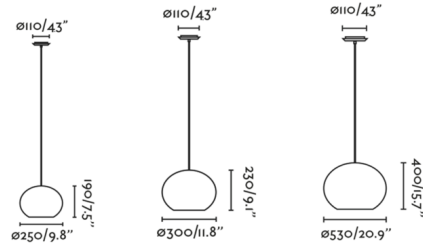

### Specifications

COLOR	Rattan
BODY FINISH	Black
WATTAGE	15W
DIMMER	Standard 120V
DIMENSIONS	9.8"W x 7.5"H
BULB NOT INCLUDED	1 x A19/Medium (E26)/15W/120V LED

CLICK TO VIEW PRODUCT

Notes: