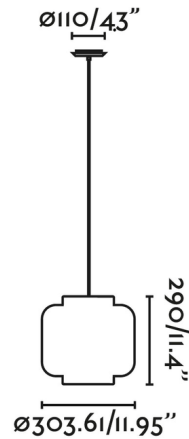

### Specifications

COLOR . . . . . Rattan  
BODY FINISH . . . . . Black  
WATTAGE . . . . . 15W  
DIMMER . . . . . Standard 120V  
DIMENSIONS . . . . . 11.95"W x 11.4"H  
BULB NOT INCLUDED . . . . . 1 x A19/Medium (E26)/15W/120V LED

### Technical Information

PRODUCT DIMENSIONS . . . . . Overall Height: 91.12"

Shown in black / rattan

CLICK TO VIEW PRODUCT

Notes: