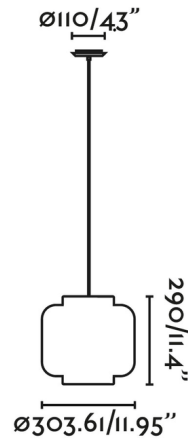

Shown in black / rattan

CLICK TO VIEW PRODUCT

Notes: