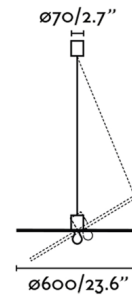

Shown in matte black / rattan

Specifications

COLOR	Rattan
BODY FINISH	Matte Black
WATTAGE	15W
DIMMER	Standard 120V
DIMENSIONS	23.6"W x 3"H
BULB NOT INCLUDED	1 x A19/Medium (E26)/15W/120V LED

Technical Information

PRODUCT DIMENSIONS	Overall Height: 63.54"
--------------------	------------------------

CLICK TO VIEW PRODUCT

Notes: