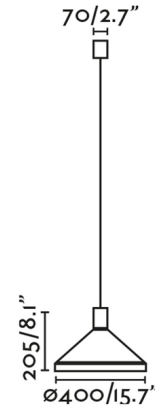

Lightology

lightology.com
866-954-4489
04-22-26

Project: _____

Company: _____

Location: _____ Fixture Type: _____

SPEC #: **FAR1430034**

Approved On: _____ Approved By: _____

Kombo Large Pendant

By FARO Barcelona

Description

The Kombo Large Pendant designed by Nutcreatives has different finishes that share a black cylindrical structure in the upper part. The shade of this light is made in metal, is minimalist in style and plays with geometric shapes. Includes 4.7 inch canopy to cover US junction box.

Shown in matte black / grey

Specifications

COLOR Grey
BODY FINISH Matte Black
WATTAGE 15W
DIMMER Standard 120V
DIMENSIONS 15.7"W x 8.1"H
BULB NOT INCLUDED 1 x A19/Medium (E26)/15W/120V LED

Technical Information

PRODUCT DIMENSIONS Overall Length: 68.14"

CLICK TO VIEW PRODUCT

Notes: