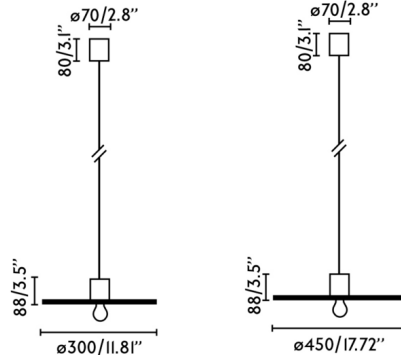

Description

The Confetti Pendant is designed by Nutcreatives for the environmentally conscious. Its lampshade contains recycled plastic from bottle caps, and its production is made in Valencia. A solution for modern and committed interior lighting. The lampshade takes centre stage and complements the bulb, which is perfectly visible. Includes 4.7 inch canopy to cover US junction box.

Shown in matte black / white / black

Specifications

COLOR White / Black
BODY FINISH Matte Black
WATTAGE 15W
DIMMER Standard 120V
DIMENSIONS 11.81"W x 3.5"H
BULB NOT INCLUDED 1 x A19/Medium (E26)/15W/120V LED

Technical Information

PRODUCT DIMENSIONS Overall Length: 63.54"

CLICK TO VIEW PRODUCT

Notes: