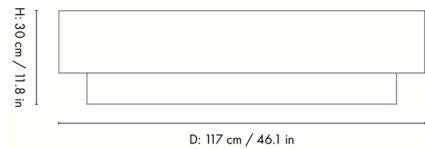

Shown in poplar burl veneer

Specifications

COLOR	N/A
BODY FINISH	Poplar Burl Veneer
WATTAGE	N/A
DIMMER	N/A
DIMENSIONS	46.1"W x 11.8"H x 27.6"D
BULB	N/A
COUNTRY OF ORIGIN	China

CLICK TO VIEW PRODUCT

Notes: