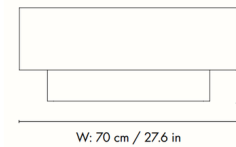

Shown in poplar burl veneer

Specifications

COLOR	N/A
BODY FINISH	Poplar Burl Veneer
WATTAGE	N/A
DIMMER	N/A
DIMENSIONS	46.1"W x 11.8"H x 27.6"D
BULB	N/A
COUNTRY OF ORIGIN	China

CLICK TO VIEW PRODUCT

Notes: