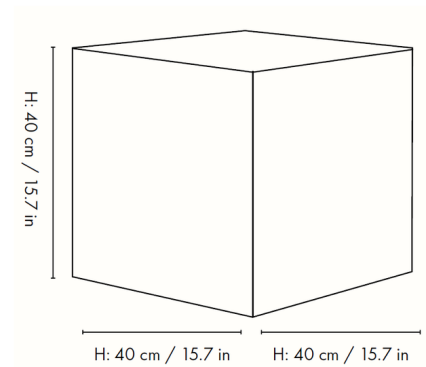

Description

The Burl Cube Side Table possesses a simple silhouette that showcases the beautiful natural texture. Each unique piece features is crafted with a poplar burl veneer, with swirling wood patterns. Use a small end table or display works of art.

Shown in poplar burl veneer

Specifications

COLOR	N/A
BODY FINISH	Poplar Burl Veneer
WATTAGE	N/A
DIMMER	N/A
DIMENSIONS	15.7"W x 15.7"H x 15.7"D
BULB	N/A
COUNTRY OF ORIGIN	China

CLICK TO VIEW PRODUCT

Notes: