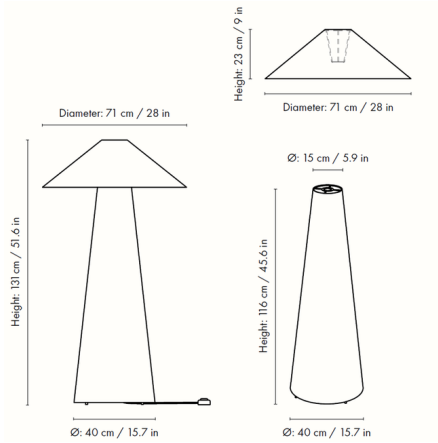

Specifications

COLOR	N/A
BODY FINISH	Natural
WATTAGE	12W
DIMMER	Not Dimmable
DIMENSIONS	28"W x 51.6"H
BULB NOT INCLUDED	1 x A19/Medium (E26)/12W/120V LED
COUNTRY OF ORIGIN	China

CLICK TO VIEW PRODUCT

Notes: