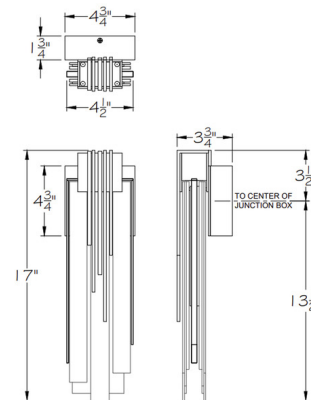

Shown in midnight steel / arpeggio multi-tone

Specifications

COLOR	Arpeggio Multi-Tone
BODY FINISH	Midnight Steel
WATTAGE	2.5W
DIMMER	Low Voltage Electronic
DIMENSIONS	4.75"W x 17"H x 3.75"D
INTEGRATED LED MODULE	1 x LED/2.5W/120V LED
COUNTRY OF ORIGIN	United States