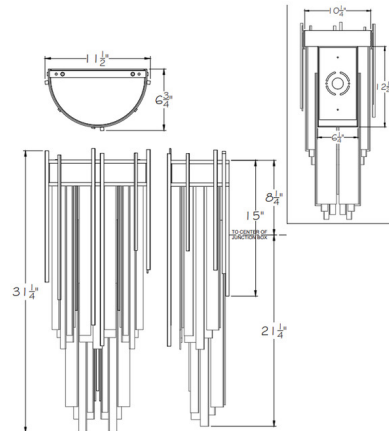

### Specifications

COLOR	Arpeggio Multi-Tone
BODY FINISH	Soft Gold Leaf
WATTAGE	7.5W
DIMMER	Low Voltage Electronic
DIMENSIONS	11.5"W x 31.25"H x 6.75"D
INTEGRATED LED MODULE	3 x LED/2.5W/120V LED
COUNTRY OF ORIGIN	United States