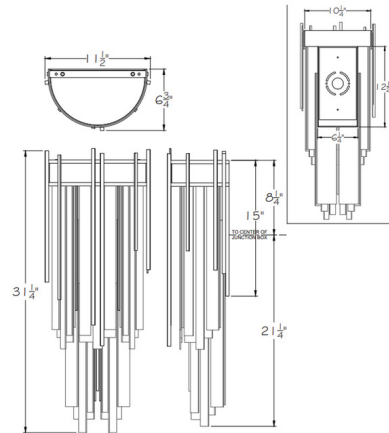

Shown in soft gold leaf / arpeggio multi-tone

Specifications

COLOR	Arpeggio Multi-Tone
BODY FINISH	Soft Gold Leaf
WATTAGE	7.5W
DIMMER	Low Voltage Electronic
DIMENSIONS	11.5"W x 31.25"H x 6.75"D
INTEGRATED LED MODULE	3 x LED/2.5W/120V LED
COUNTRY OF ORIGIN	United States