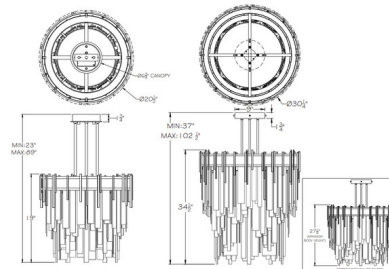

By Fine Art Handcrafted Lighting

Description

The Arpeggio Pendant is inspired by the expressive rhythms of jazz - an improvisation in light and motion where melody meets craftsmanship in a symphony of visual elegance. The cascade of hand-fused glass panels ripple with rhythm, creating a dynamic harmony of texture and glow. With a vintage soul and a distinctly modern edge, Arpeggio infuses your space with bold, artistic energy and a hint of Art Deco sophistication. Note: Due to the weight of this fixture, additional ceiling support is required.

Shown in soft gold leaf / arpeggio clear

Specifications

COLOR	Arpeggio Clear
BODY FINISH	Soft Gold Leaf
WATTAGE	25W
DIMMER	Low Voltage Electronic
DIMENSIONS	20.5"W x 19"H
INTEGRATED LED MODULE	10 x LED/2.5W/120V LED
COUNTRY OF ORIGIN	United States

Technical Information

PRODUCT DIMENSIONS	Min/Max Adjustable Overall Height: 23" - 89"
LAMP COLOR	3000K
LUMENS/WATT	1,600.00
LUMINOUS FLUX	4000 lumens

CLICK TO VIEW PRODUCT

Notes: