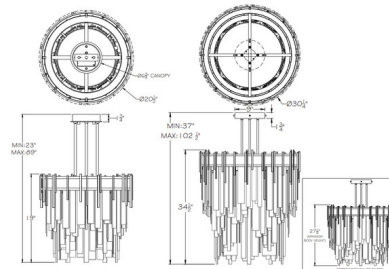

CLICK TO VIEW PRODUCT

Notes: