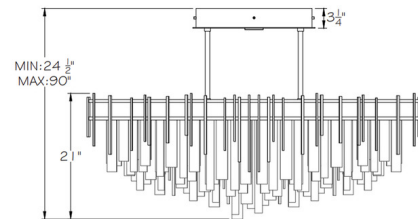

Specifications

COLOR	Arpeggio Multi-Tone
BODY FINISH	Midnight Steel
WATTAGE	54W
DIMMER	Low Voltage Electronic
DIMENSIONS	54.75"L x 19"W x 21"H
INTEGRATED LED MODULE	19 x LED/2.5W/120V LED
INTEGRATED LED MODULE	1 x MR16/GU10/6.5W/120V LED
COUNTRY OF ORIGIN	United States

Technical Information

PRODUCT DIMENSIONS	Min/Max Adjustable Overall Height: 24.5" - 90"
LAMP COLOR	3000K
LUMENS/WATT	3,080.00
LUMINOUS FLUX	7700 lumens

Shown in midnight steel / arpeggio multi-tone

CLICK TO VIEW PRODUCT