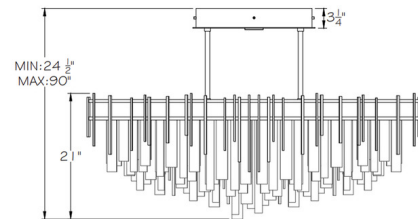

Specifications

COLOR Arpeggio Multi-Tone
 BODY FINISH Midnight Steel
 WATTAGE 54W
 DIMMER Low Voltage Electronic
 DIMENSIONS 54.75"L x 19"W x 21"H
 INTEGRATED LED MODULE 19 x LED/2.5W/120V LED
 INTEGRATED LED MODULE 1 x MR16/GU10/6.5W/120V LED
 COUNTRY OF ORIGIN United States

Technical Information

PRODUCT DIMENSIONS Min/Max Adjustable Overall Height: 24.5" - 90"
 LAMP COLOR 3000K
 LUMENS/WATT 3,080.00
 LUMINOUS FLUX 7700 lumens

Shown in midnight steel / arpeggio multi-tone

CLICK TO VIEW PRODUCT