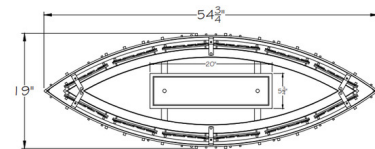

Specifications

COLOR Arpeggio Multi-Tone
 BODY FINISH Midnight Steel
 WATTAGE 54W
 DIMMER Low Voltage Electronic
 DIMENSIONS 54.75"L x 19"W x 21"H
 INTEGRATED LED MODULE 19 x LED/2.5W/120V LED
 INTEGRATED LED MODULE 1 x MR16/GU10/6.5W/120V LED
 COUNTRY OF ORIGIN United States

Technical Information

PRODUCT DIMENSIONS Min/Max Adjustable Overall Height: 24.5" - 90"
 LAMP COLOR 3000K
 LUMENS/WATT 3,080.00
 LUMINOUS FLUX 7700 lumens

Shown in midnight steel / arpeggio multi-tone

CLICK TO VIEW PRODUCT