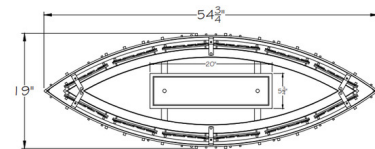

Specifications

COLOR	Arpeggio Multi-Tone
BODY FINISH	Midnight Steel
WATTAGE	54W
DIMMER	Low Voltage Electronic
DIMENSIONS	54.75"L x 19"W x 21"H
INTEGRATED LED MODULE	19 x LED/2.5W/120V LED
INTEGRATED LED MODULE	1 x MR16/GU10/6.5W/120V LED
COUNTRY OF ORIGIN	United States

Technical Information

PRODUCT DIMENSIONS	Min/Max Adjustable Overall Height: 24.5" - 90"
LAMP COLOR	3000K
LUMENS/WATT	3,080.00
LUMINOUS FLUX	7700 lumens

Shown in midnight steel / arpeggio multi-tone

CLICK TO VIEW PRODUCT