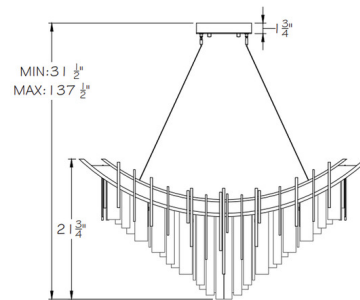

Specifications

COLOR	Arpeggio Multi-Tone
BODY FINISH	Soft Gold Leaf
WATTAGE	20W
DIMMER	Low Voltage Electronic
DIMENSIONS	44.75"L x 5.5"W x 21.75"H
INTEGRATED LED MODULE	8 x LED/2.5W/120V LED
COUNTRY OF ORIGIN	United States

Technical Information

PRODUCT DIMENSIONS	Min/Max Adjustable Overall Height: 31.5" - 137.5"
LAMP COLOR	3000K
LUMENS/WATT	1,280.00
LUMINOUS FLUX	3200 lumens

Shown in soft gold leaf / arpeggio multi-tone

CLICK TO VIEW PRODUCT