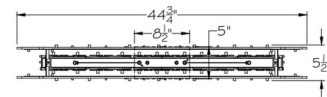

Specifications

COLOR	Arpeggio Multi-Tone
BODY FINISH	Soft Gold Leaf
WATTAGE	20W
DIMMER	Low Voltage Electronic
DIMENSIONS	44.75"L x 5.5"W x 21.75"H
INTEGRATED LED MODULE	8 x LED/2.5W/120V LED
COUNTRY OF ORIGIN	United States

Technical Information

PRODUCT DIMENSIONS	Min/Max Adjustable Overall Height: 31.5" - 137.5"
LAMP COLOR	3000K
LUMENS/WATT	1,280.00
LUMINOUS FLUX	3200 lumens

Shown in soft gold leaf / arpeggio multi-tone

CLICK TO VIEW PRODUCT