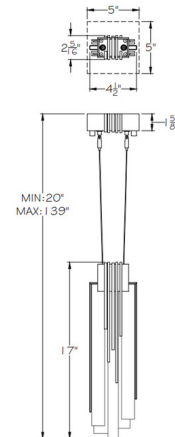

### Specifications

COLOR . . . . . Arpeggio Multi-Tone  
BODY FINISH . . . . . Soft Gold Leaf  
WATTAGE . . . . . 2.5W  
DIMMER . . . . . Low Voltage Electronic  
DIMENSIONS . . . . . 4.5"W x 17"H  
INTEGRATED LED MODULE . . . . . 1 x LED/2.5W/120V LED  
COUNTRY OF ORIGIN . . . . . United States

### Technical Information

PRODUCT DIMENSIONS . . . . . Min/Max Adjustable Overall Height: 20" - 139"  
LAMP COLOR . . . . . 3000K  
LUMENS/WATT . . . . . 260.00  
LUMINOUS FLUX . . . . . 650 lumens

Shown in soft gold leaf / arpeggio multi-tone