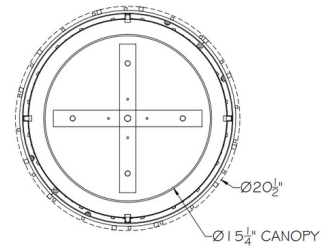

By Fine Art Handcrafted Lighting

Description

The Arpeggio Ceiling Flush Light is inspired by the expressive rhythms of jazz - an improvisation in light and motion where melody meets craftsmanship in a symphony of visual elegance. The cascade of hand-fused glass panels ripple with rhythm, creating a dynamic harmony of texture and glow. With a vintage soul and a distinctly modern edge, Arpeggio infuses your space with bold, artistic energy and a hint of Art Deco sophistication. Note: Due to the weight of this fixture, additional ceiling support is required.

Shown in soft gold leaf / arpeggio clear

Specifications

COLOR	Arpeggio Clear
BODY FINISH	Soft Gold Leaf
WATTAGE	25W
DIMMER	Low Voltage Electronic
DIMENSIONS	20.5"W x 14"H
INTEGRATED LED MODULE	10 x LED/2.5W/120V LED
COUNTRY OF ORIGIN	United States