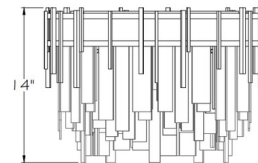

CLICK TO VIEW PRODUCT

Notes: