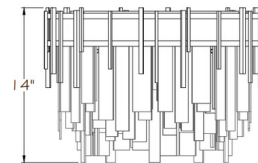

By Fine Art Handcrafted Lighting

Description

The Arpeggio Ceiling Flush Light is inspired by the expressive rhythms of jazz - an improvisation in light and motion where melody meets craftsmanship in a symphony of visual elegance. The cascade of hand-fused glass panels ripple with rhythm, creating a dynamic harmony of texture and glow. With a vintage soul and a distinctly modern edge, Arpeggio infuses your space with bold, artistic energy and a hint of Art Deco sophistication. Note: Due to the weight of this fixture, additional ceiling support is required.

Shown in soft gold leaf / arpeggio clear

Specifications

COLOR	Arpeggio Clear
BODY FINISH	Soft Gold Leaf
WATTAGE	25W
DIMMER	Low Voltage Electronic
DIMENSIONS	20.5"W x 14"H
INTEGRATED LED MODULE	10 x LED/2.5W/120V LED
COUNTRY OF ORIGIN	United States