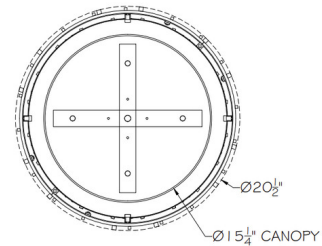

CLICK TO VIEW PRODUCT

Notes: