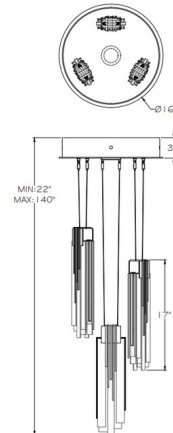

Description

The Arpeggio Multi Light Pendant is inspired by the expressive rhythms of jazz - an improvisation in light and motion where melody meets craftsmanship in a symphony of visual elegance. The cascade of hand-fused glass panels ripple with rhythm, creating a dynamic harmony of texture and glow. With a vintage soul and a distinctly modern edge, Arpeggio infuses your space with bold, artistic energy and a hint of Art Deco sophistication.

Shown in midnight steel / arpeggio clear

Specifications

COLOR	Arpeggio Clear
BODY FINISH	Midnight Steel
WATTAGE	16.5W
DIMMER	Low Voltage Electronic
DIMENSIONS	16"W x 17"H
INTEGRATED LED MODULE	4 x LED/2.5W/120V LED
INTEGRATED LED MODULE	1 x MR16/GU10/6.5W/120V LED
COUNTRY OF ORIGIN	United States

Technical Information

PRODUCT DIMENSIONS	Min/Max Adjustable Overall Height: 22" - 140"
LAMP COLOR	3000K
LUMENS/WATT	980.00
LUMINOUS FLUX	2450 lumens

CLICK TO VIEW PRODUCT

Notes: