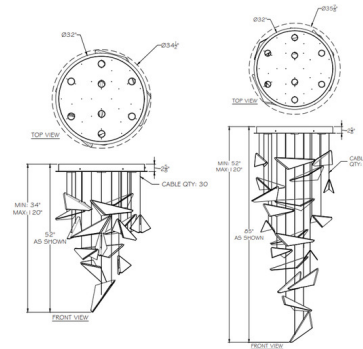

### Description

The Volo Round Multi Light Pendant captures the spirit of flight - light, graceful, and full of motion. Evoking the whisper of wind and the shimmer of light in motion, it is a sculptural expression of elevation, balance, and effortless movement. Volo's cascading geometric forms appear to hover in midair, creating a sense of weightlessness. The light from the canopy casts warm shadows across your room reflecting off of the unique glass pieces. Install as shown or adjust the cables to create your own unique look. Note: Due to the weight of this fixture, additional ceiling support is required.

### Specifications

COLOR . . . . . Smoke Linear  
BODY FINISH . . . . . Silver Leaf  
WATTAGE . . . . . 52W  
DIMMER . . . . . Standard 120V  
DIMENSIONS . . . . . 36"W x 34"H x 36"D  
BULB INCLUDED . . . . . 8 x MR16/GU10/6.5W/120V LED  
COUNTRY OF ORIGIN . . . . . United States

### Technical Information

PRODUCT DIMENSIONS . . . . . Min/Max Adjustable Overall Height: 34" - 120"  
LAMP COLOR . . . . . 2700K  
LUMENS/WATT . . . . . 615.38  
LUMINOUS FLUX . . . . . 4000 lumens

CLICK TO VIEW PRODUCT