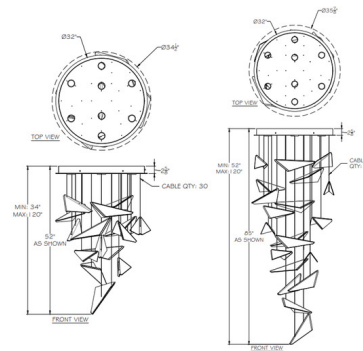

Description

The Volo Round Multi Light Pendant captures the spirit of flight - light, graceful, and full of motion. Evoking the whisper of wind and the shimmer of light in motion, it is a sculptural expression of elevation, balance, and effortless movement. Volo's cascading geometric forms appear to hover in midair, creating a sense of weightlessness. The light from the canopy casts warm shadows across your room reflecting off of the unique glass pieces. Install as shown or adjust the cables to create your own unique look. Note: Due to the weight of this fixture, additional ceiling support is required.

Specifications

COLOR Smoke Linear
 BODY FINISH Silver Leaf
 WATTAGE 52W
 DIMMER Standard 120V
 DIMENSIONS 36"W x 34"H x 36"D
 BULB INCLUDED 8 x MR16/GU10/6.5W/120V LED
 COUNTRY OF ORIGIN United States

Technical Information

PRODUCT DIMENSIONS Min/Max Adjustable Overall Height: 34" - 120"
 LAMP COLOR 2700K
 LUMENS/WATT 615.38
 LUMINOUS FLUX 4000 lumens

Shown in silver leaf / smoke linear

CLICK TO VIEW PRODUCT

Notes: