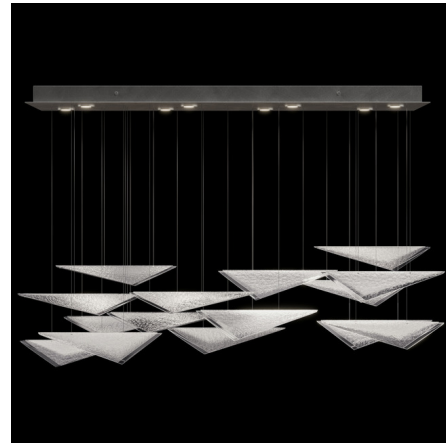

Lightology

lightology.com
866-954-4489
04-25-26

Project: _____

Company: _____

Location: _____ Fixture Type: _____

SPEC #: **FAL1430180**

Approved On: _____ Approved By: _____

Volo Linear Multi Light Pendant By Fine Art Handcrafted Lighting

Description

The Volo Linear Multi Light Pendant captures the spirit of flight - light, graceful, and full of motion. Evoking the whisper of wind and the shimmer of light in motion, it is a sculptural expression of elevation, balance, and effortless movement. Volo's cascading geometric forms appear to hover in midair, creating a sense of weightlessness. The light from the canopy casts warm shadows across your room reflecting off of the unique glass pieces. Install as shown or adjust the cables to create your own unique look. Note: Due to the weight of this fixture, additional ceiling support is required.

Shown in silver leaf / clear hammered

Specifications

COLOR Clear Hammered
BODY FINISH Silver Leaf
WATTAGE 52W
DIMMER Standard 120V
DIMENSIONS 57.75"L x 21.38"W x 16"H
BULB INCLUDED 8 x MR16/GU10/6.5W/120V LED
COUNTRY OF ORIGIN United States

Technical Information

PRODUCT DIMENSIONS Min/Max Adjustable Overall Height: 16" - 120"
LAMP COLOR 2700K
LUMENS/WATT 615.38
LUMINOUS FLUX 4000 lumens

CLICK TO VIEW PRODUCT

Notes: