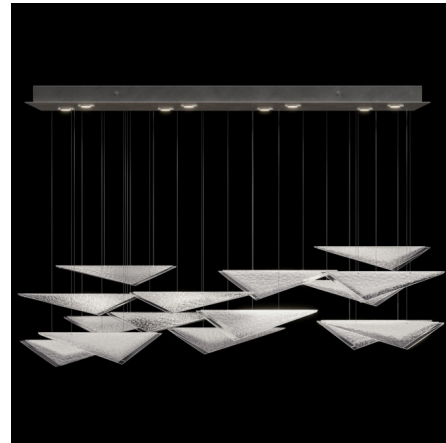

Lightology

lightology.com
866-954-4489
07-02-26

Project: _____
 Company: _____
 Location: _____ Fixture Type: _____
 SPEC #: **FAL1430180**
 Approved On: _____ Approved By: _____

Volo Linear Multi Light Pendant By Fine Art Handcrafted Lighting

Description

The Volo Linear Multi Light Pendant captures the spirit of flight - light, graceful, and full of motion. Evoking the whisper of wind and the shimmer of light in motion, it is a sculptural expression of elevation, balance, and effortless movement. Volo's cascading geometric forms appear to hover in midair, creating a sense of weightlessness. The light from the canopy casts warm shadows across your room reflecting off of the unique glass pieces. Install as shown or adjust the cables to create your own unique look. Note: Due to the weight of this fixture, additional ceiling support is required.

Shown in silver leaf / clear hammered

Specifications

COLOR Clear Hammered
 BODY FINISH Silver Leaf
 WATTAGE 52W
 DIMMER Standard 120V
 DIMENSIONS 57.75"L x 21.38"W x 16"H
 BULB INCLUDED 8 x MR16/GU10/6.5W/120V LED
 COUNTRY OF ORIGIN United States

Technical Information

PRODUCT DIMENSIONS Min/Max Adjustable Overall Height: 16" - 120"
 LAMP COLOR 2700K
 LUMENS/WATT 615.38
 LUMINOUS FLUX 4000 lumens

CLICK TO VIEW PRODUCT

Notes: