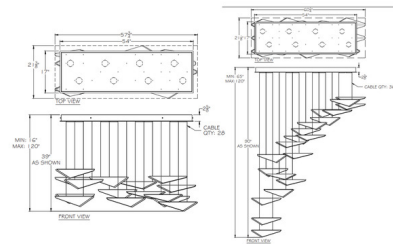

Description

The Volo Linear Multi Light Pendant captures the spirit of flight - light, graceful, and full of motion. Evoking the whisper of wind and the shimmer of light in motion, it is a sculptural expression of elevation, balance, and effortless movement. Volo's cascading geometric forms appear to hover in midair, creating a sense of weightlessness. The light from the canopy casts warm shadows across your room reflecting off of the unique glass pieces. Install as shown or adjust the cables to create your own unique look. Note: Due to the weight of this fixture, additional ceiling support is required.

Shown in silver leaf / clear hammered

Specifications

COLOR Clear Hammered
BODY FINISH Silver Leaf
WATTAGE 52W
DIMMER Standard 120V
DIMENSIONS 57.75"L x 21.38"W x 16"H
BULB INCLUDED 8 x MR16/GU10/6.5W/120V LED
COUNTRY OF ORIGIN United States

Technical Information

PRODUCT DIMENSIONS Min/Max Adjustable Overall Height: 16" - 120"
LAMP COLOR 2700K
LUMENS/WATT 615.38
LUMINOUS FLUX 4000 lumens

CLICK TO VIEW PRODUCT

Notes: