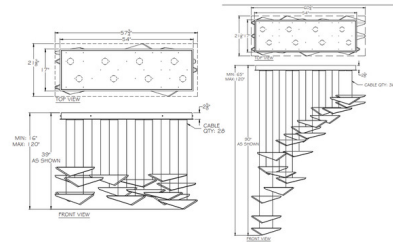

Description

The Volo Linear Multi Light Pendant captures the spirit of flight - light, graceful, and full of motion. Evoking the whisper of wind and the shimmer of light in motion, it is a sculptural expression of elevation, balance, and effortless movement. Volo's cascading geometric forms appear to hover in midair, creating a sense of weightlessness. The light from the canopy casts warm shadows across your room reflecting off of the unique glass pieces. Install as shown or adjust the cables to create your own unique look. Note: Due to the weight of this fixture, additional ceiling support is required.

Shown in silver leaf / clear hammered

Specifications

COLOR Clear Hammered
 BODY FINISH Silver Leaf
 WATTAGE 52W
 DIMMER Standard 120V
 DIMENSIONS 57.75"L x 21.38"W x 16"H
 BULB INCLUDED 8 x MR16/GU10/6.5W/120V LED
 COUNTRY OF ORIGIN United States

Technical Information

PRODUCT DIMENSIONS Min/Max Adjustable Overall Height: 16" - 120"
 LAMP COLOR 2700K
 LUMENS/WATT 615.38
 LUMINOUS FLUX 4000 lumens

CLICK TO VIEW PRODUCT

Notes: