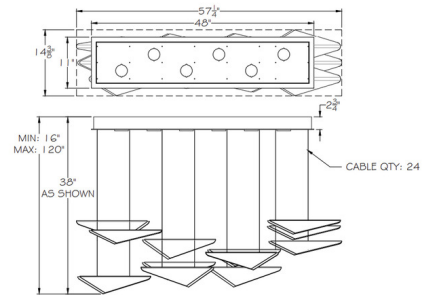

Description

The Volo Rectangular Multi Light Pendant captures the spirit of flight - light, graceful, and full of motion. Evoking the whisper of wind and the shimmer of light in motion, it is a sculptural expression of elevation, balance, and effortless movement. Volo's cascading geometric forms appear to hover in midair, creating a sense of weightlessness. The light from the canopy casts warm shadows across your room reflecting off of the unique glass pieces. Install as shown or adjust the cables to create your own unique look. Note: Due to the weight of this fixture, additional ceiling support is required.

Shown in soft gold / amber linear

Specifications

COLOR Amber Linear
BODY FINISH Soft Gold
WATTAGE 39W
DIMMER Standard 120V
DIMENSIONS 57.25"L x 14.38"W x 16"H
BULB INCLUDED 6 x MR16/GU10/6.5W/120V LED
COUNTRY OF ORIGIN United States

Technical Information

PRODUCT DIMENSIONS Min/Max Adjustable Overall Height: 16" - 120"
LAMP COLOR 2700K
LUMENS/WATT 461.54
LUMINOUS FLUX 3000 lumens

CLICK TO VIEW PRODUCT

Notes: