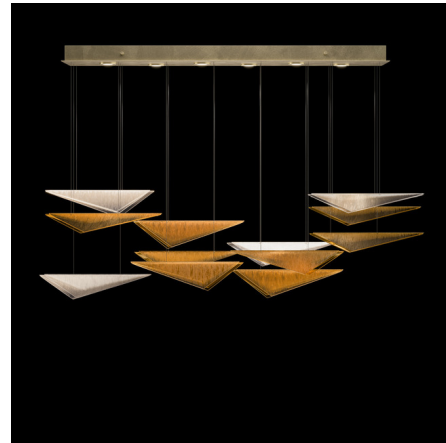

## Volo Rectangular Multi Light Pendant By Fine Art Handcrafted Lighting

### Description

The Volo Rectangular Multi Light Pendant captures the spirit of flight - light, graceful, and full of motion. Evoking the whisper of wind and the shimmer of light in motion, it is a sculptural expression of elevation, balance, and effortless movement. Volo's cascading geometric forms appear to hover in midair, creating a sense of weightlessness. The light from the canopy casts warm shadows across your room reflecting off of the unique glass pieces. Install as shown or adjust the cables to create your own unique look. Note: Due to the weight of this fixture, additional ceiling support is required.

Shown in soft gold / amber linear

### Specifications

COLOR . . . . . Amber Linear  
BODY FINISH . . . . . Soft Gold  
WATTAGE . . . . . 39W  
DIMMER . . . . . Standard 120V  
DIMENSIONS . . . . . 57.25"L x 14.38"W x 16"H  
BULB INCLUDED . . . . . 6 x MR16/GU10/6.5W/120V LED  
COUNTRY OF ORIGIN . . . . . United States