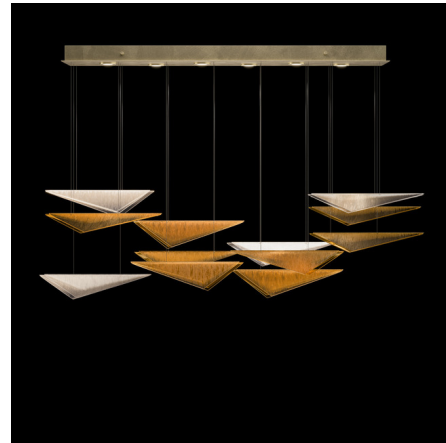

Lightology

lightology.com
866-954-4489
04-25-26

Project: _____

Company: _____

Location: _____ Fixture Type: _____

SPEC #: **FAL1430197**

Approved On: _____ Approved By: _____

Volo Rectangular Multi Light Pendant By Fine Art Handcrafted Lighting

Description

The Volo Rectangular Multi Light Pendant captures the spirit of flight - light, graceful, and full of motion. Evoking the whisper of wind and the shimmer of light in motion, it is a sculptural expression of elevation, balance, and effortless movement. Volo's cascading geometric forms appear to hover in midair, creating a sense of weightlessness. The light from the canopy casts warm shadows across your room reflecting off of the unique glass pieces. Install as shown or adjust the cables to create your own unique look. Note: Due to the weight of this fixture, additional ceiling support is required.

Shown in soft gold / amber linear

Specifications

COLOR Amber Linear
BODY FINISH Soft Gold
WATTAGE 39W
DIMMER Standard 120V
DIMENSIONS 57.25"L x 14.38"W x 16"H
BULB INCLUDED 6 x MR16/GU10/6.5W/120V LED
COUNTRY OF ORIGIN United States

Technical Information

PRODUCT DIMENSIONS Min/Max Adjustable Overall Height: 16" - 120"
LAMP COLOR 2700K
LUMENS/WATT 461.54
LUMINOUS FLUX 3000 lumens

CLICK TO VIEW PRODUCT

Notes: