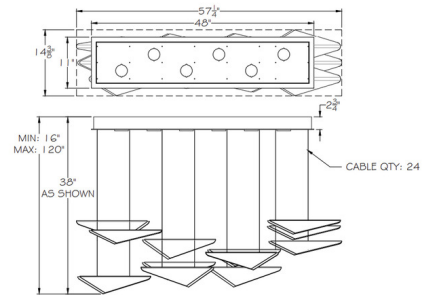

### Specifications

COLOR . . . . . Amber Linear  
BODY FINISH . . . . . Soft Gold  
WATTAGE . . . . . 39W  
DIMMER . . . . . Standard 120V  
DIMENSIONS . . . . . 57.25"L x 14.38"W x 16"H  
BULB INCLUDED . . . . . 6 x MR16/GU10/6.5W/120V LED  
COUNTRY OF ORIGIN . . . . . United States

### Technical Information

PRODUCT DIMENSIONS . . . . . Min/Max Adjustable Overall Height: 16" - 120"  
LAMP COLOR . . . . . 2700K  
LUMENS/WATT . . . . . 461.54  
LUMINOUS FLUX . . . . . 3000 lumens

CLICK TO VIEW PRODUCT